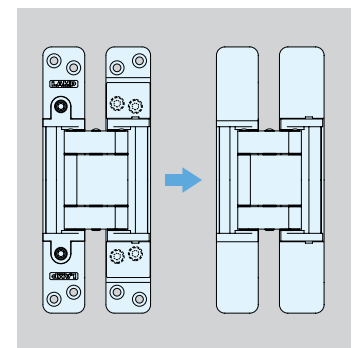

3-Way Adjustable Concealed Hinges

The HES3D Series

EASY INSTALLATION

Here's why, Sugatsune's HES3D series hinges incorporate a feature that allows the hinge leaves to separate. One leaf is installed in the door frame, while the other is installed into the door itself. You can then install and adjust the door at any time.

3-WAY ADJUSTABLE FEATURE

HES3D series hinges have vertical, horizontal, and depth adjustment features, so if your door isn't perfectly aligned on the first try, this feature allows adjustments in each direction.

OVERALL LOOK

HES3D series hinges feature squared shape and round corners, comes with cover caps to hide all screws on the face of the hinge, so when your hinge is installed, it has a clean, sleek appearance.