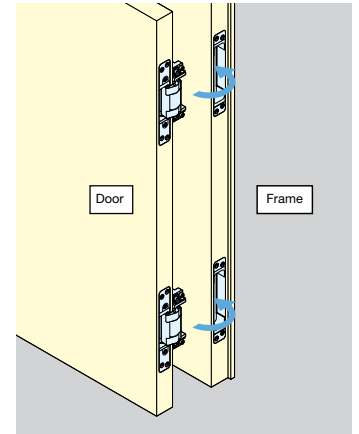

3-Way Adjustable Concealed Hinges

The HES3D Series

EASY INSTALLATION

Here's why, Sugatsune's HES3D series hinges incorporate a feature that allows the hinge leaves to separate. One leaf is installed in the door frame, while the other is installed into the door itself. You can then install and adjust the door at any time.

3-WAY ADJUSTABLE FEATURE

HES3D series hinges have vertical, horizontal, and depth adjustment features, so if your door isn't perfectly aligned on the first try, this feature allows adjustments in each direction.

OVERALL LOOK

HES3D series hinges feature squared shape and round corners, comes with cover caps to hide all screws on the face of the hinge, so when your hinge is installed, it has a clean, sleek appearance.