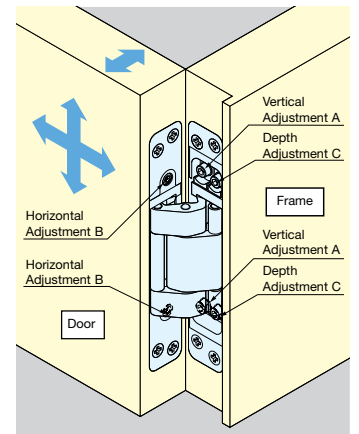

3-Way Adjustable Concealed Hinges

The HES3D Series

EASY INSTALLATION

Here's why, Sugatsune's HES3D series hinges incorporate a feature that allows the hinge leaves to separate. One leaf is installed in the door frame, while the other is installed into the door itself. You can then install and adjust the door at any time.

3-WAY ADJUSTABLE FEATURE

HES3D series hinges have vertical, horizontal, and depth adjustment features, so if your door isn't perfectly aligned on the first try, this feature allows adjustments in each direction.

OVERALL LOOK

HES3D series hinges feature squared shape and round corners, comes with cover caps to hide all screws on the face of the hinge, so when your hinge is installed, it has a clean, sleek appearance.